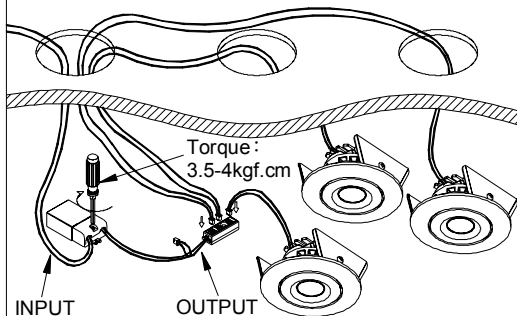

DA-501AD

For indoor use only.

If the external flexible cable or cord of this luminaire is damaged, it shall be exclusively replaced by the manufacturer or his service agent or a similar qualified person in order to avoid a hazard.

The light source of this luminaire is not replaceable; when the light source reaches its end of life the whole luminaire shall be replaced

FIG-1

FIG-3

FIG-4

Luminaires not suitable for covering with thermally insulating material.....