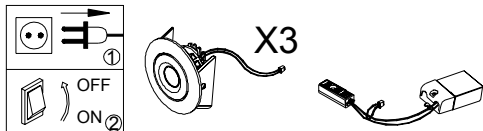

FIG-2

DA-501AD

For indoor use only.

If the external flexible cable or cord of this luminaire is damaged, it shall be exclusively replaced by the manufacturer or his service agent or a similar qualified person in order to avoid a hazard.

The light source of this luminaire is not replaceable; when the light source reaches its end of life the whole luminaire shall be replaced

FIG-1