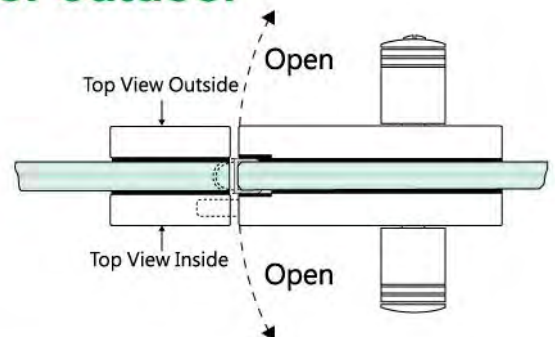

Double Action type-swing indoor or outdoor

IDL-52L

IDL-52LK

Outdoor