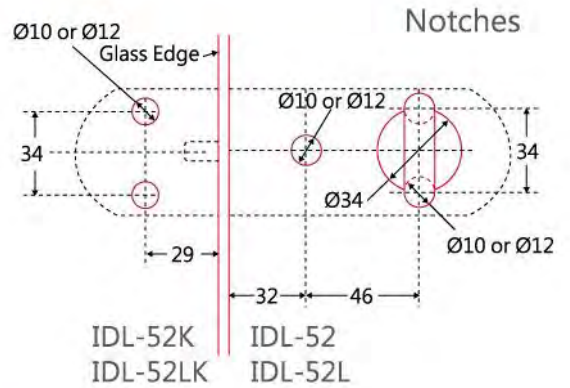

WC lasiovenlukko

Indicator Locks & Keepers

- Lock with SUS304 Stainless Steel Knobs & Covers.
- Coin Open From Outdoor for Emergency.
- Suitable for Glass Door Panel Thickness: 8, 10, 12mm.
- **Available Finishes** PSS : Polished Stainless Steel.
SSS : Satin Stainless Steel.
TP : Titanium plated.
(PVD coated as Gold color.)

Single Action type-swing indoor

IDL-52

IDL-52K

Outdoor

Indoor

Red (Locked) Green (Unlock)

Double Action type-swing indoor or outdoor

IDL-52L