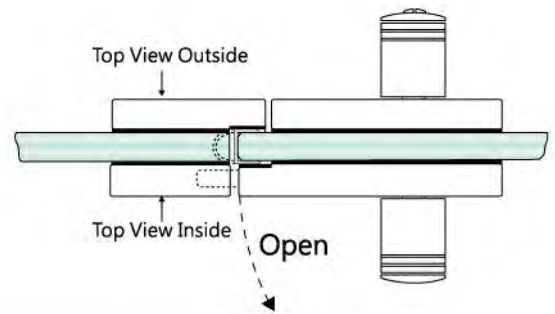

WC lasiovenlukko

Indicator Locks & Keepers

- Lock with SUS304 Stainless Steel Knobs & Covers.
- Coin Open From Outdoor for Emergency.
- Suitable for Glass Door Panel Thickness: 8, 10, 12mm.
- **Available Finishes** PSS : Polished Stainless Steel.
SSS : Satin Stainless Steel.
TP : Titanium plated.
(PVD coated as Gold color.)

Single Action type-swing indoor

IDL-52

IDL-52K

Outdoor

Indoor

Red (Locked) Green (Unlock)

Double Action type-swing indoor or outdoor

IDL-52L